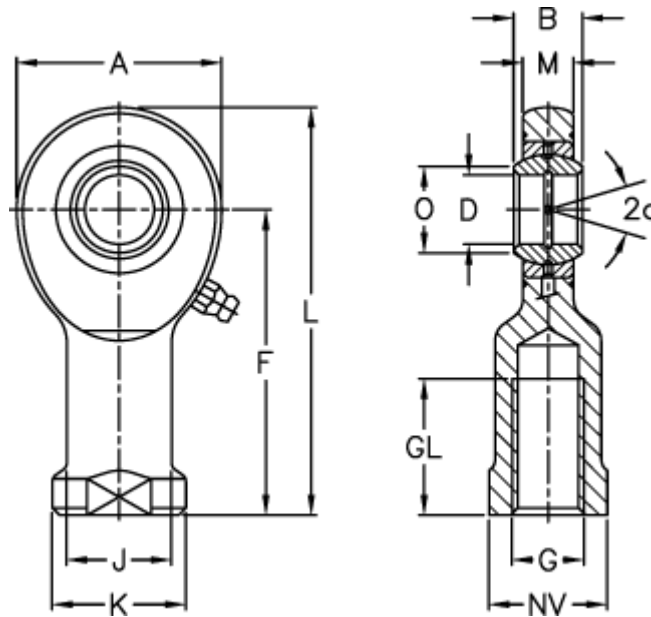

Data Sheet

Article number: 03460008
Description: Fluro Rod end EI 8
Note: 8

Measures

A	= 24	J	= 12.5
a (degrees)	= 15	K	= 16
B	= 8	L	= 48
D	= 8	M	= 6
Dynamic drive (kN)	= 5.5	NV	= 14
F	= 36	O	= 10.2
g	= M8	Static drive kN	= 15.8
GL	= 16	Weight	= 38